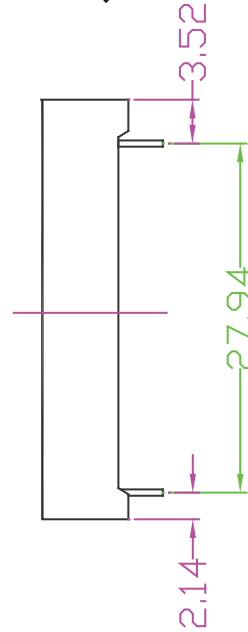

# LB3933LWGRY3B-D-T1 (ET44020) 2024-01-02

LB3933-T1

CODE L 9 10 11 12 13

COMMON CATHODE