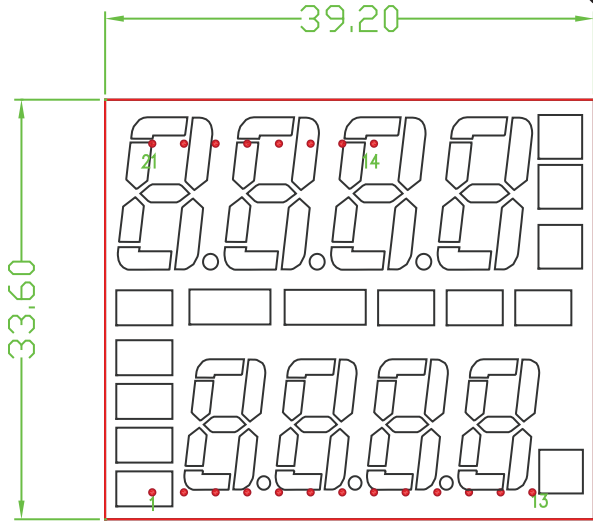

# LB3933LWGRY3B-D-T1 (ET44020) 2024-01-02

LB3933-T1

CODE L 9 10 11 12 13

COMMON CATHODE