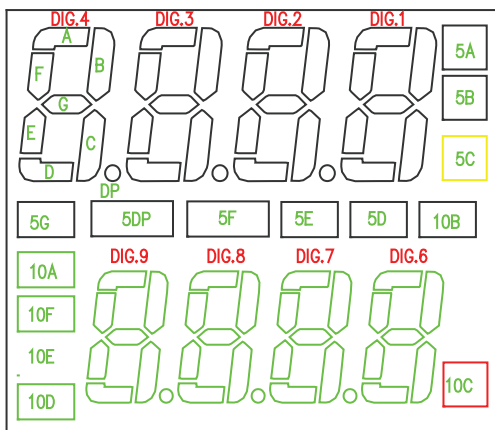

# LB3933LWGRY3B-D-T1 (ET44020) 2024-01-02

LB3933-T1

CODE L 9 10 11 12 13

COMMON CATHODE