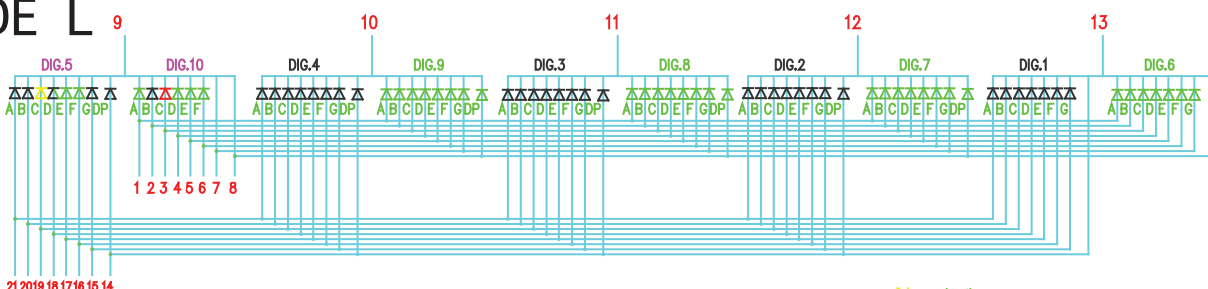

# LB3933LWGRY3B-D-T1 (ET44020) 2024-01-02

LB3933-T1

CODE L 9 10 11 12 13

COMMON CATHODE