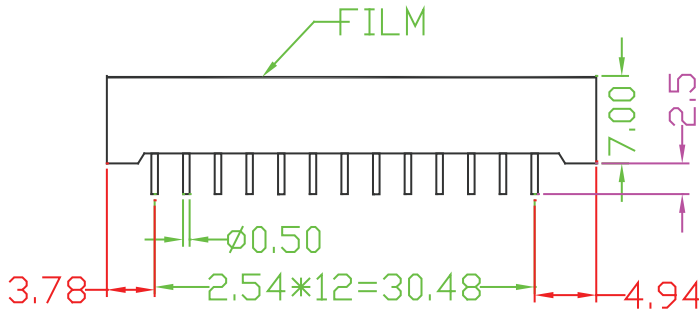

# LB3933LWGRY3B-D-T1 (ET44020) 2024-01-02

LB3933-T1

CODE L 9 10 11 12 13

COMMON CATHODE