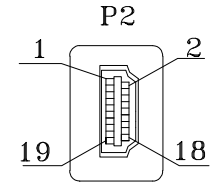

P1

MALE

L (mm)

MALE

P1

P2

SHELL

SHELL

FO HDMI XXX

MANUFACTURER

PRODUCT TYPE

CABLE LENGTH (mm)

2	E-CON-00009	HDMI connector with tin plated, gold	-	2	pcs.
1	E-KBL-00013	HDMI 28AWG CABLE	-	-	pcs.
No	Material Code	Description	Size (mm)	Q'ty	Unit
Date	29.08.2022	Rev.	Revision Detail		Rev.Dt. Rev.by
Designed by	Zeynep ŞAHİN	-			Part No
Checked by	Fatih BOLACA				V1.4 HDMI
			Drawing Nr.	Scale	Sheet No
			FO-HDMI-XXX	NONE	1/1