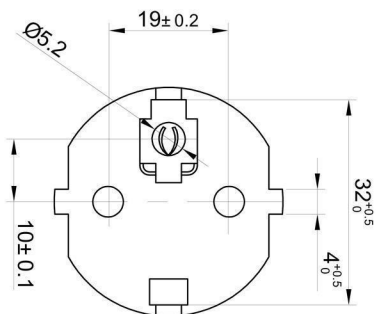

**Technical Requirement:**

Unremovable injection European 3 poles plug GH-003B 16A 250V  
 Unremovable injection "||||" type tail socket GH3-1,10A 250V  
 Wire: H05VV-F3G0.75mm<sup>2</sup>, OD 6.5mm.  
 Core Wire: Brown Blue Yellow-green  
 Wire Length: L=3000±50mm  
 Outer Sheath Color : Black

<h1>Outline</h1>				KLS ELECTRONIC CO; LTD	
				European 3 pole Power Wire	
Sample Mark	Qty	Weight	Ratio	L-KLS17-SH025+SH006-3M-B-H05VV-F 3G0.75mm <sup>2</sup>	
	1		1:1		
Page1		Total 1			