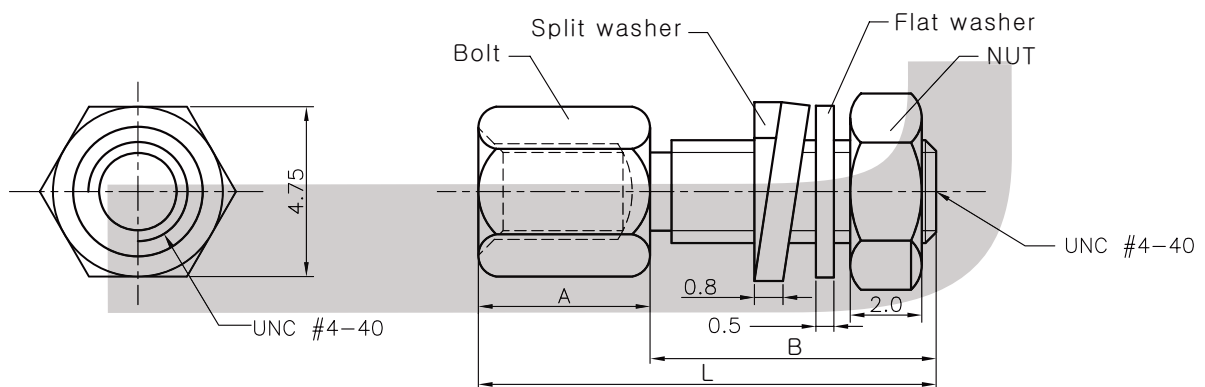

### KLS1-4-40UNC D-SUB Screw Type

**Material:**

Screw : Brass  
Washer:Steel  
NUT:Steel

- \* SCREW LOCK, # 4-40, EMI / RFI D CONNECTOR
- \* Accessory Type: Screw Lock
- \* For Use With: EMI / RFI Shielded D Connectors
- \* Thread Size - Imperial: # 4-40 UNC

ITEM	L(mm)	A(mm)	B(mm)
KLS1-4-40UNC-10.0	10.0	4.8	5.2
KLS1-4-40UNC-11.8	11.8	4.8	7.0
KLS1-4-40UNC-12.7	12.7	4.8	7.9
KLS1-4-40UNC-15.7	15.7	4.8	10.9
KLS1-4-40UNC-17.8	17.8	4.8	13.0
KLS1-4-40UNC-18.8	18.8	4.8	14.0

## ORDER INFORMATION

Product NO.: KLS1-4-40UNC-12.7

Contact Number of Row  
4-40UNC=D-SUB Screw Type

Size: 10.0mm / 12.0mm  
/ 12.7mm / 15.7mm  
/ 17.8mm / 18.8mm