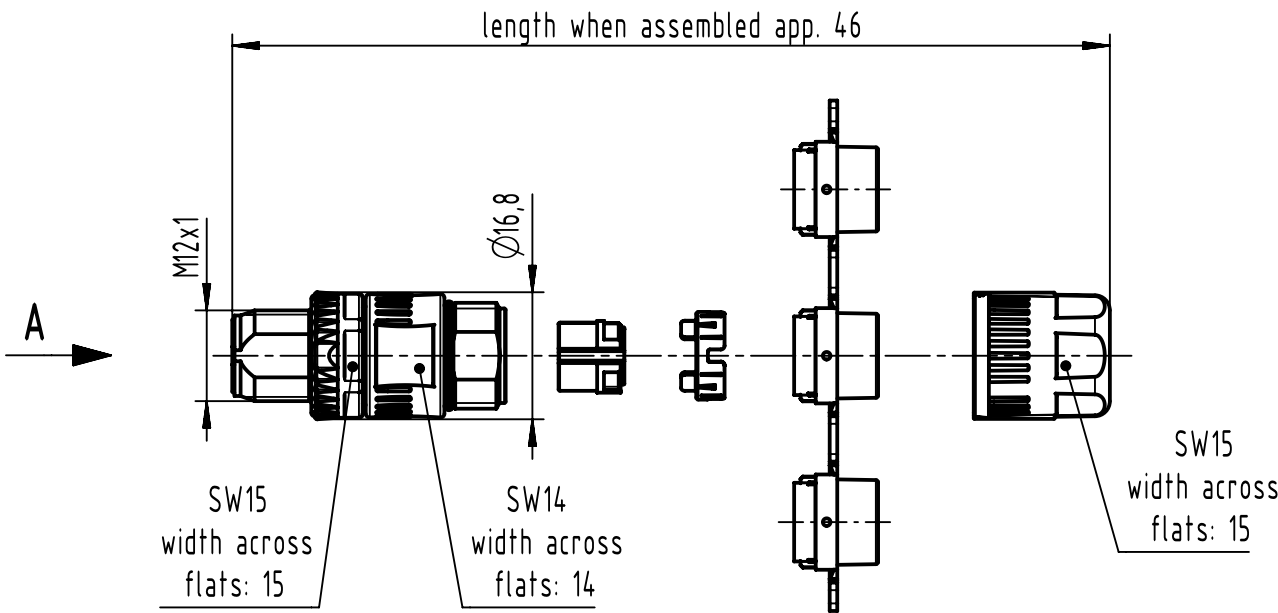

1 2 3 4 5 6

conductor cross section	AWG22
cable outside diameter	5,7 - 8,8mm

	All rights reserved Department EL PD	All Dimensions in mm Original Size DIN A4		Scale 1:1	Free size tol.		Ref. Sub.		
		Created by SERBANA	Inspected by FARCASIU	Standardisation ROEBEN	Date 2023-09-12	State Final Release			
HARTING D-32339 Espelkamp		Title M12-SD-CC-IDC-4P-ACOD-M-STR-SHLD					Doc-Key / ECM-Nr. 100669908/UGD/001/L 500000250970		
		Type TB	Number 21033221400		Rev. L	Page 1/1			