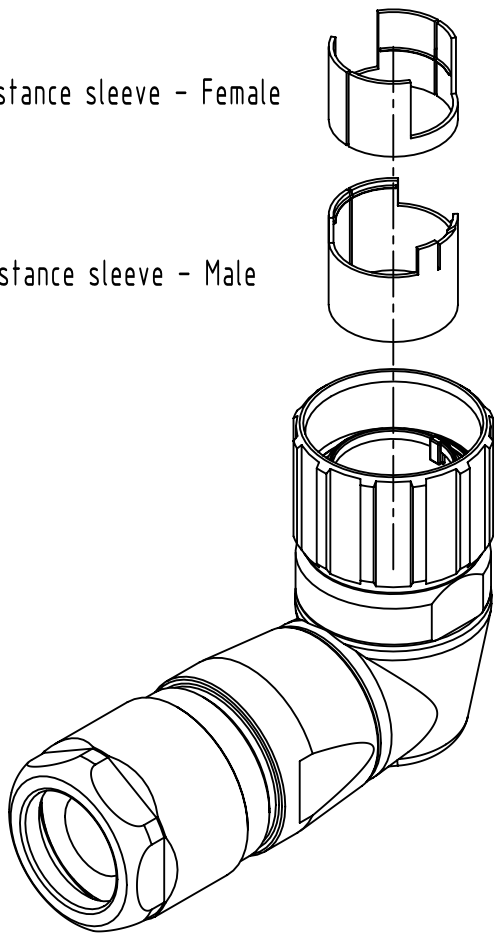

1 2 3 4 5 6

A

B

C

D

Distance sleeve - Female

Distance sleeve - Male

	All rights reserved Department EL PD	All Dimensions in mm Original Size DIN A4		Scale 1:1	Free size tol.		Ref.			
		Created by WULF		Inspected by 103966		Standardisation SAP_WFRT		Date 2022-06-24		
HARTING D-32339 Espelkamp		Title M23 Hood angled 7 - 12mm					State Final Release		Doc-Key / ECM-Nr. 100704829/UGD/001/C 500000219670	
		Type TB		Number 09 15 100 0602			Rev. C		Page 1/1	