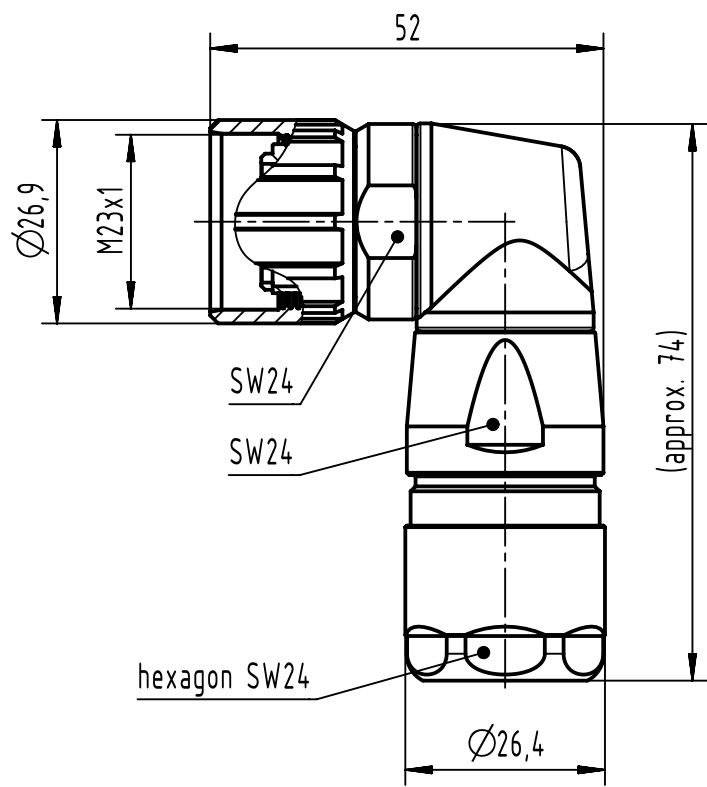

1 2 3 4 5 6

A

B

C

D

Distance sleeve - Female

Distance sleeve - Male

	All rights reserved Department EL PD	All Dimensions in mm Original Size DIN A4		Scale 1:1	Free size tol.		Ref.			
		Created by WULF		Inspected by 103966		Standardisation SAP_WFRT		Date 2022-06-24		
HARTING D-32339 Espelkamp		Title M23 Hood angled 7 - 12mm					State Final Release		Doc-Key / ECM-Nr. 100704829/UGD/001/C 500000219670	
		Type TB		Number 09 15 100 0602			Rev. C		Page 1/1	