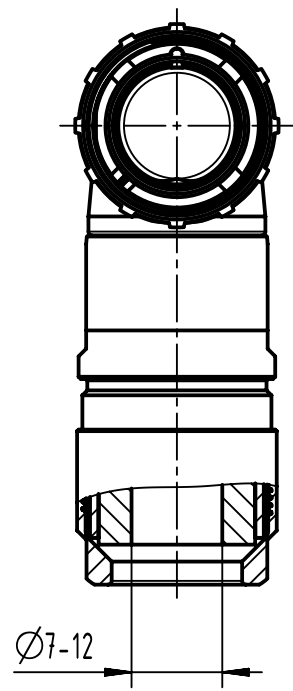

1 2 3 4 5 6

A

B

C

D

Distance sleeve - Female

Distance sleeve - Male

	All rights reserved Department EL PD	All Dimensions in mm Original Size DIN A4		Scale 1:1	Free size tol.		Ref.			
		Created by WULF		Inspected by 103966		Standardisation SAP_WFRT		Date 2022-06-24		
HARTING D-32339 Espelkamp		Title M23 Hood angled 7 - 12mm					State Final Release		Doc-Key / ECM-Nr. 100704829/UGD/001/C 500000219670	
		Type TB		Number 09 15 100 0602			Rev. C		Page 1/1	