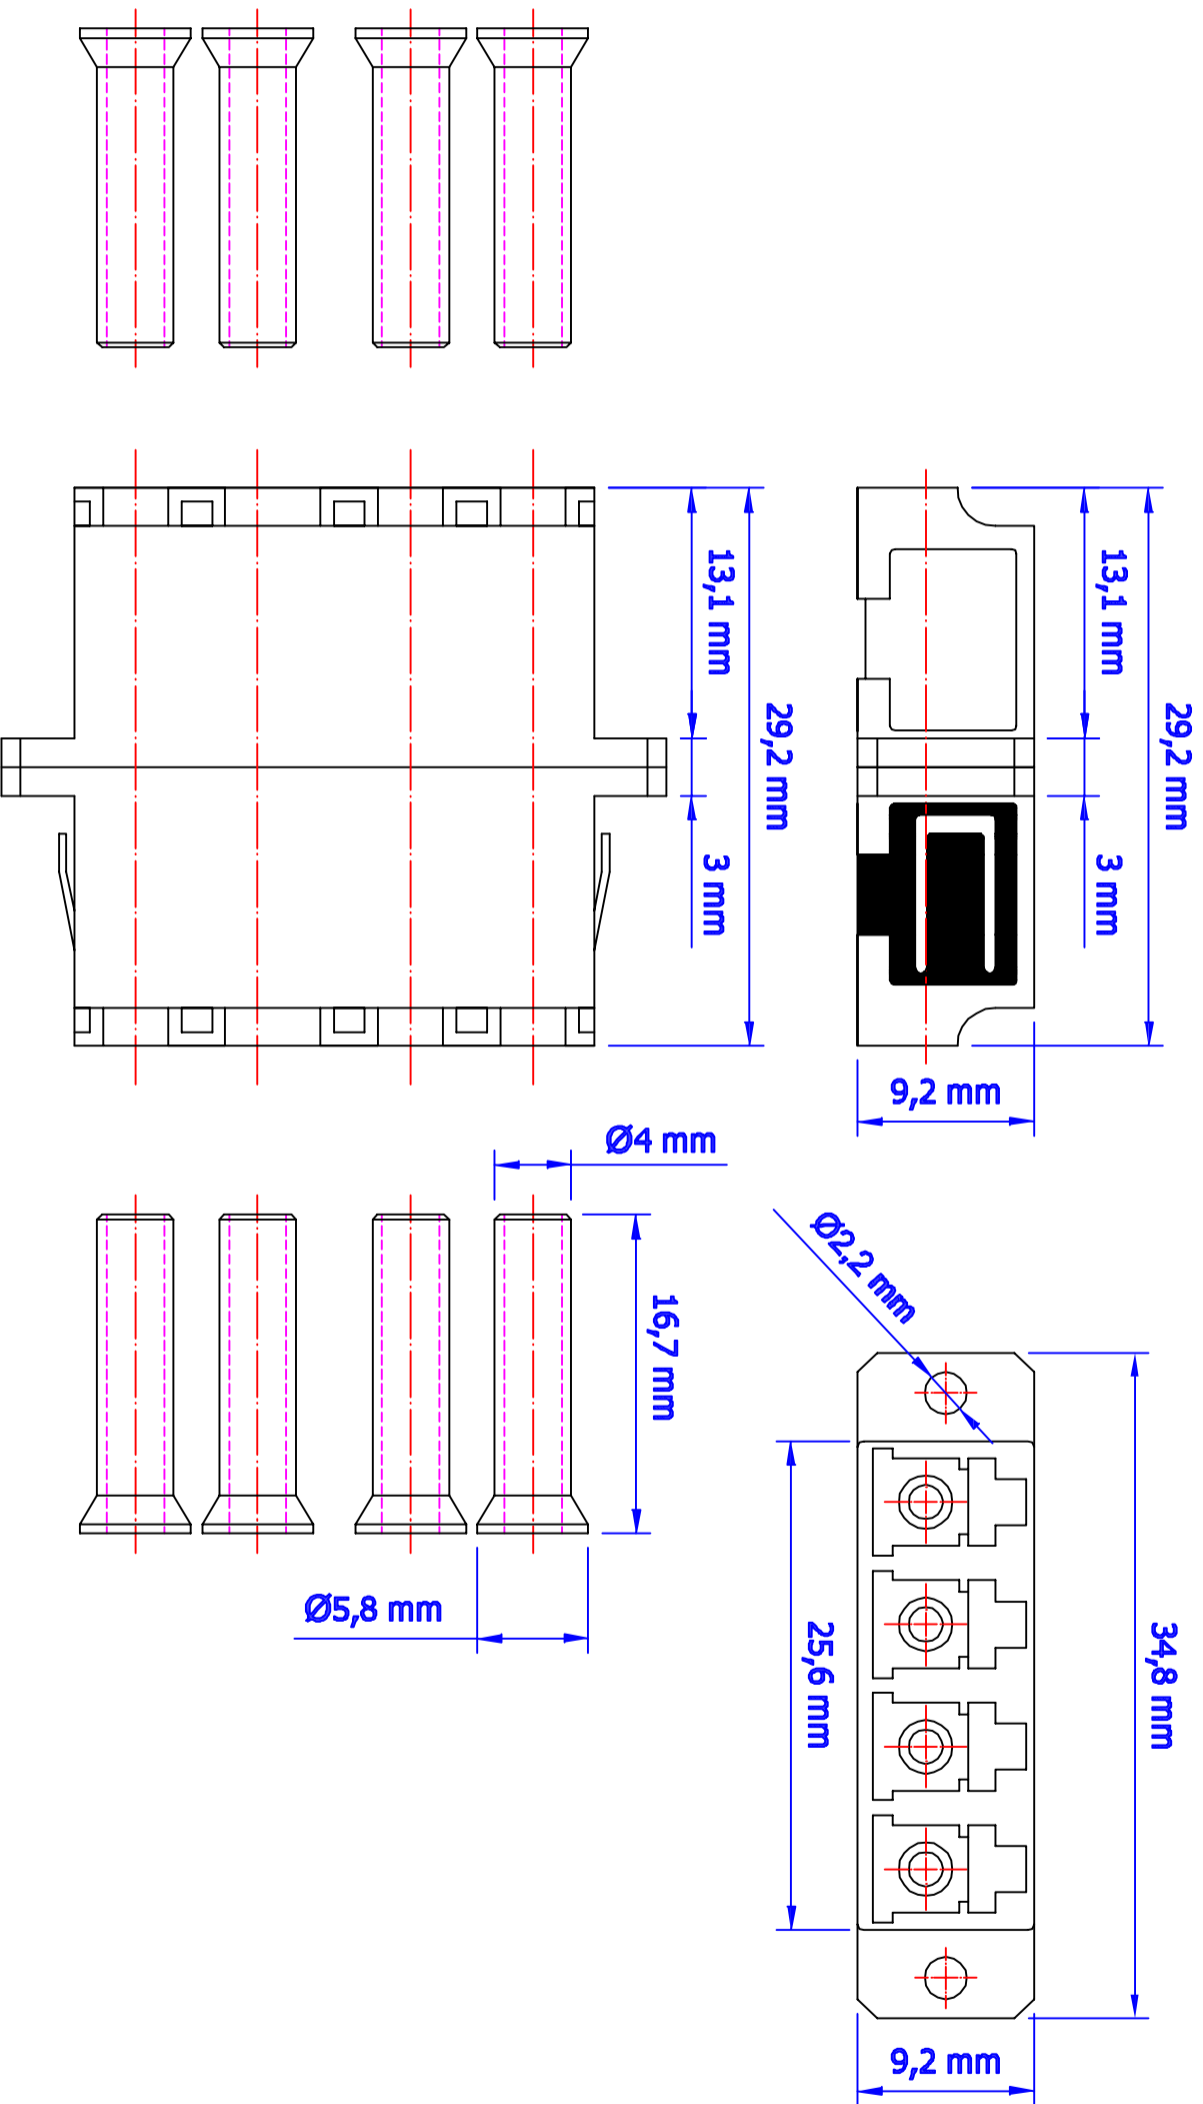

| VIEW | TOLERANCE | |
|------|-----------|------|
| | 0-10 | ±1 |
| | 11-250 | ±5 |
| | 251-500 | ±10 |
| | 501-1000 | ±20 |
| | 1001-3000 | ±50 |
| | 3001-5000 | ±100 |
| | 5001- > | ±150 |

UNIT: mm

| Date | 27.01.2023 | Rev. | Revision Detail | Rev.Dt. | Rev.by | Part No |
|-------------|-----------------|-------|-----------------|----------|--------|-----------------------------------|
| Designed by | Zeynep ŞAHİN | | | | | LC/PC OM4 QUADREX ADAPTER PINK |
| Checked by | Fatih BOLACA | | | | | |
| Drawing Nr. | FO-06P101Q1D02M | Scale | NONE | Sheet No | 1/1 | |

1 2 3 4 5 6

A4