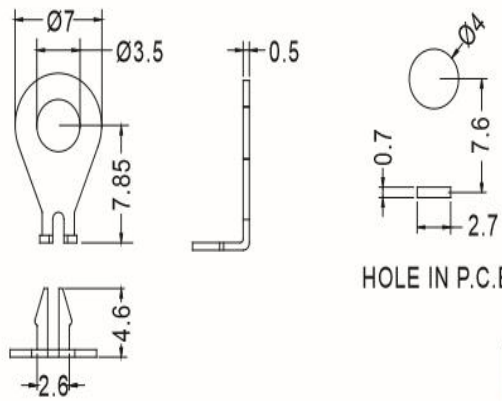

- Material: Tin Plated Brass
- Unit: mm

HOLE IN P.C.B

Part No.	Package
GND-23	1000