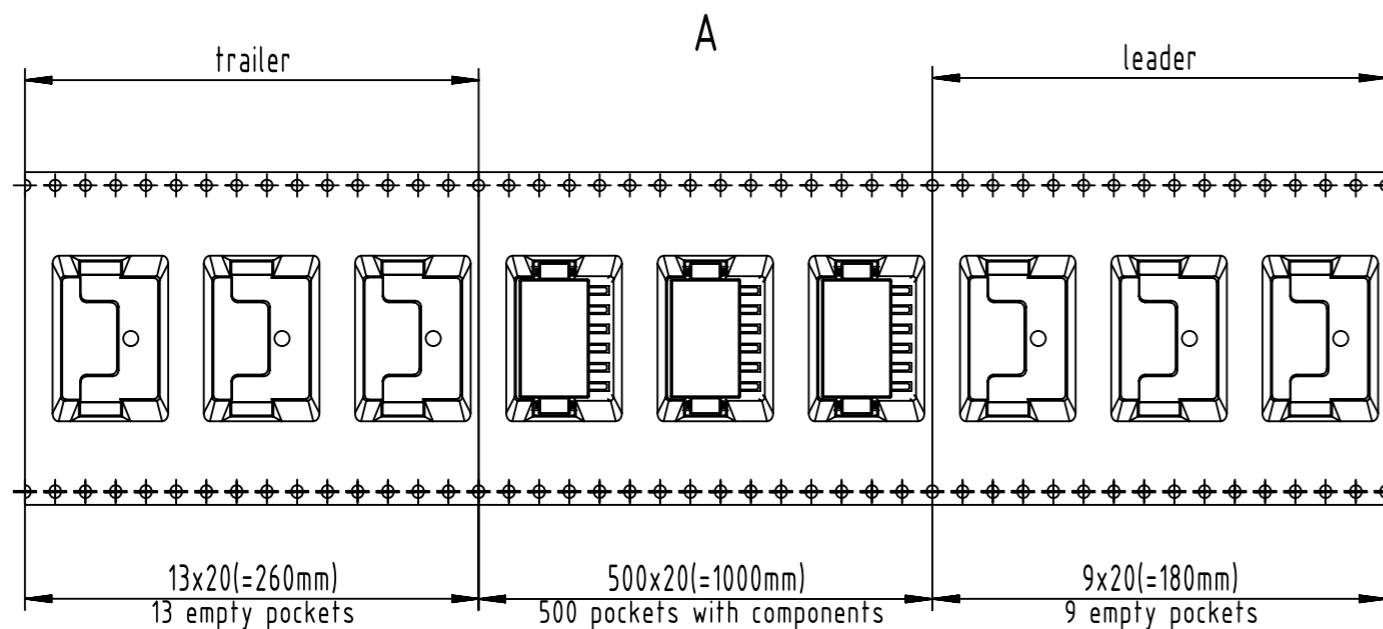

All rights reserved Department EL PD		All Dimensions in mm Original Size DIN A3	Scale 5:1	Free size tol.	Ref. Sub.
HARTING D-32339 Espelkamp		Created by 408257	Inspected by LUOK	Standardisation ROEBEN	Date 2023-03-22
Title har-flexion, print terminal block, horizontal		Type TB		Number 1401XX13102XXX	
				Doc-Key / ECM-Nr. 100232089/UGD/002/E 500000238445	Rev. E
				Page 1/2	

har-flexicon 2.54 PCB print terminal block, horizontal

packaging & tape layout

pole	W [mm]	F [mm]	S [mm]	P2 [mm]	P [mm]	P0 [mm]
2	24,0 ^{+0,3} _{-0,1}	11,5 ± 0,1		2,0 ± 0,1	20,0 ± 0,1	4,0 ± 0,1
3						
4	32,0 ± 0,3	14,2 ± 0,1	28,4 ± 0,1	2,0 ± 0,1	20,0 ± 0,1	4,0 ± 0,1
5						
6						
7						
8	44,0 ± 0,3	20,2 ± 0,1	40,4 ± 0,1	2,0 ± 0,15	20,0 ± 0,1	4,0 ± 0,1
9						
10						
11	56,0 ± 0,3	26,2 ± 0,1	52,4 ± 0,1	2,0 ± 0,15	20,0 ± 0,1	4,0 ± 0,1
12						

1 no double sprocket holes for 2- and 3-pole numbers

Reel dimensions

X (1:1)

Packaging	Index	
	black	white
tape and reel with 500 pcs per reel	000	160
tape with 1 pcs	333	334

part-number 1401 XX 131 YY XXX