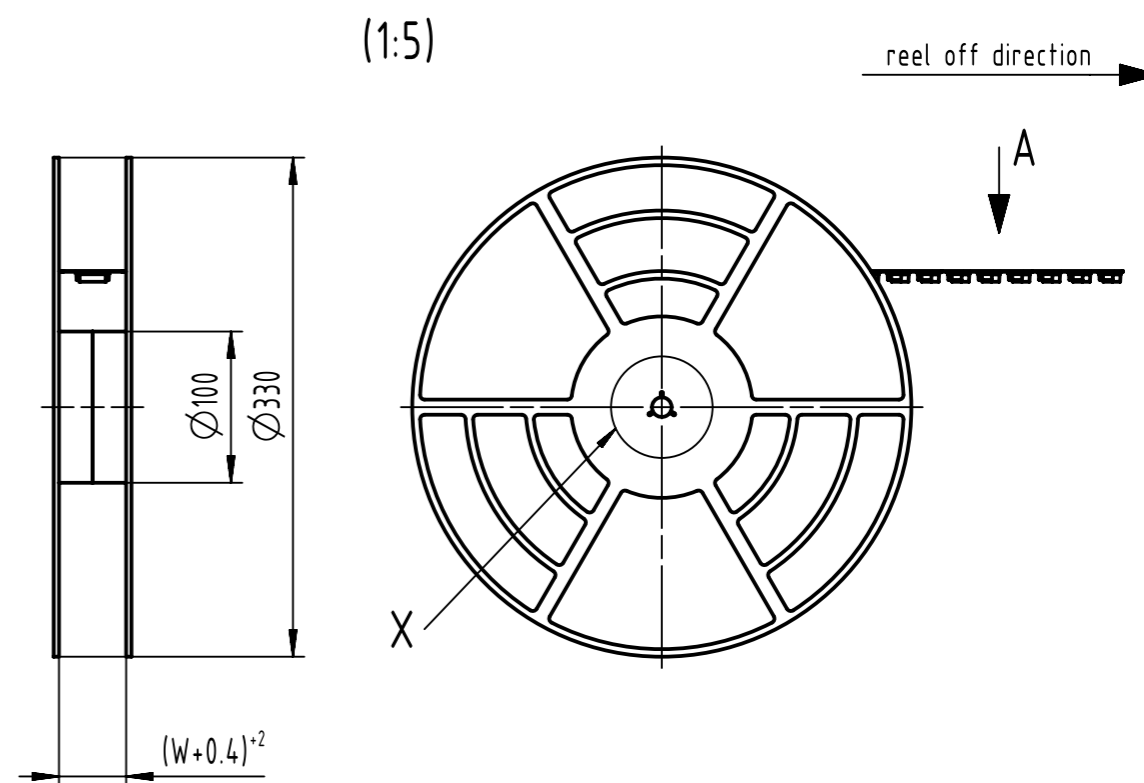

All rights reserved Department EL PD		All Dimensions in mm Original Size DIN A3	Scale 5:1	Free size tol.	Ref. Sub.
HARTING D-32339 Espelkamp		Created by 408257	Inspected by LUOK	Standardisation ROEBEN	Date 2023-03-22
Title har-flexion, print terminal block, horizontal		Type TB		Number 1401XX13102XXX	
				Doc-Key / ECM-Nr. 100232089/UGD/002/E 500000238445	Rev. E
				Page 1/2	

har-flexicon 2.54 PCB print terminal block, horizontal

packaging & tape layout

pole	W [mm]	F [mm]	S [mm]	P2 [mm]	P [mm]	P0 [mm]
2	24,0 ^{+0,3} _{-0,1}	11,5 ± 0,1		2,0 ± 0,1	20,0 ± 0,1	4,0 ± 0,1
3						
4	32,0 ± 0,3	14,2 ± 0,1	28,4 ± 0,1	2,0 ± 0,1	20,0 ± 0,1	4,0 ± 0,1
5						
6						
7						
8	44,0 ± 0,3	20,2 ± 0,1	40,4 ± 0,1	2,0 ± 0,15	20,0 ± 0,1	4,0 ± 0,1
9						
10						
11	56,0 ± 0,3	26,2 ± 0,1	52,4 ± 0,1	2,0 ± 0,15	20,0 ± 0,1	4,0 ± 0,1
12						

1 no double sprocket holes for 2- and 3-pole numbers

Reel dimensions

X (1:1)

Packaging	Index	
	black	white
tape and reel with 500 pcs per reel	000	160
tape with 1 pcs	333	334

part-number 1401 XX 131 YY XXX