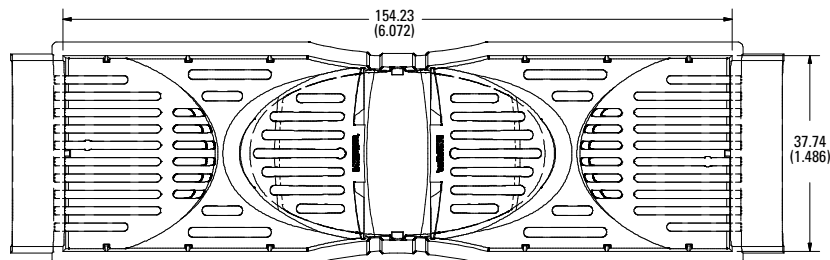

Class J

600 V 30 A

600 V 60 A

600 V 100 A

Dimensions in mm (inches)

Class T

300 V 30 A

300 V 60 A

300 V 100 A

Also available at Littelfuse.com/fuseblocks

LF SERIES FUSE BLOCK COVERS

Dimensions in mm (inches)

Class T

600 V 30 A

600 V 60 A

600 V 100 A

600 V 200 A

600 V 400 A

600 V 600 A

Dimensions in mm (inches)

Class CD

600 V 60 A

Also available at Littelfuse.com/fuseblocks