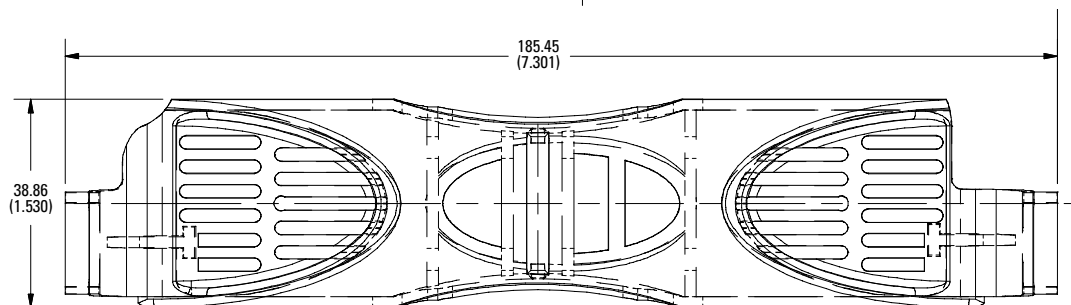

* Part number shown excludes reference to number of poles and terminal type

† Cover is not compatible with 70-100 A JLS series fuses

LF SERIES FUSE BLOCK COVERS

Dimensions in mm (inches)

Class H/R

250 V 30 A

250 V 60 A

250 V 100 A

600 V 30 A

600 V 60 A

600 V 100 A

Also available at Littelfuse.com/fuseblocks

LF SERIES FUSE BLOCK COVERS

Dimensions in mm (inches)