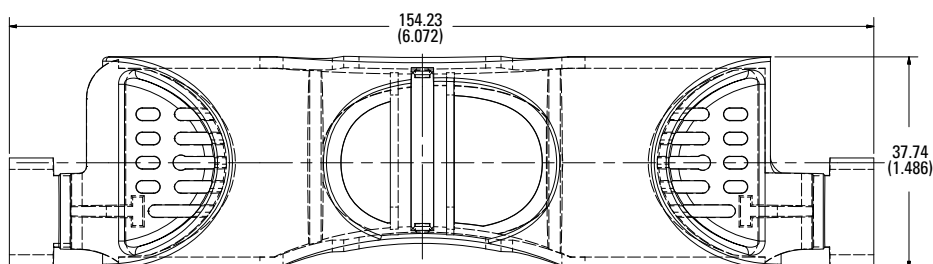

250 V 60 A

250 V 100 A

600 V 30 A

600 V 60 A

600 V 100 A

Also available at Littelfuse.com/fuseblocks

LF SERIES FUSE BLOCK COVERS

Dimensions in mm (inches)

Class J

600 V 30 A

600 V 60 A

600 V 100 A

Dimensions in mm (inches)

Class T

300 V 30 A

300 V 60 A

300 V 100 A

Also available at Littelfuse.com/fuseblocks

LF SERIES FUSE BLOCK COVERS

Dimensions in mm (inches)

Class T

600 V 30 A

600 V 60 A

600 V 100 A

600 V 200 A

600 V 400 A

600 V 600 A

Dimensions in mm (inches)

Class CD

600 V 60 A

Also available at Littelfuse.com/fuseblocks