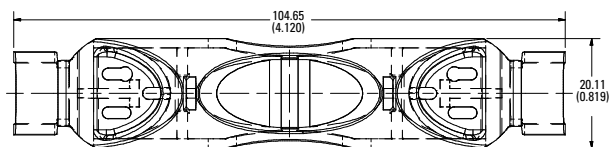

Class J

600 V 30 A

600 V 60 A

600 V 100 A

Dimensions in mm (inches)

Class T

300 V 30 A

300 V 60 A

300 V 100 A

Also available at Littelfuse.com/fuseblocks

LF SERIES FUSE BLOCK COVERS

Dimensions in mm (inches)

Class T

600 V 30 A

600 V 60 A

600 V 100 A

600 V 200 A

600 V 400 A

600 V 600 A

Dimensions in mm (inches)

Class CD

600 V 60 A

Also available at Littelfuse.com/fuseblocks