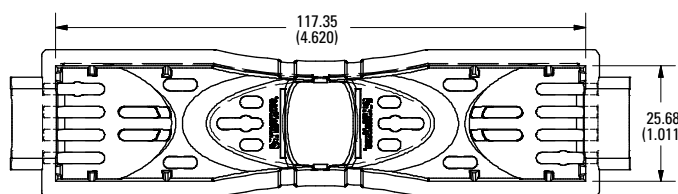

Class J

600 V 30 A

600 V 60 A

600 V 100 A

Dimensions in mm (inches)

Class T

300 V 30 A

300 V 60 A

300 V 100 A

Also available at Littelfuse.com/fuseblocks

LF SERIES FUSE BLOCK COVERS

Dimensions in mm (inches)

Class T

600 V 30 A

600 V 60 A

600 V 100 A

600 V 200 A

600 V 400 A

600 V 600 A

Dimensions in mm (inches)

Class CD

600 V 60 A

Also available at Littelfuse.com/fuseblocks