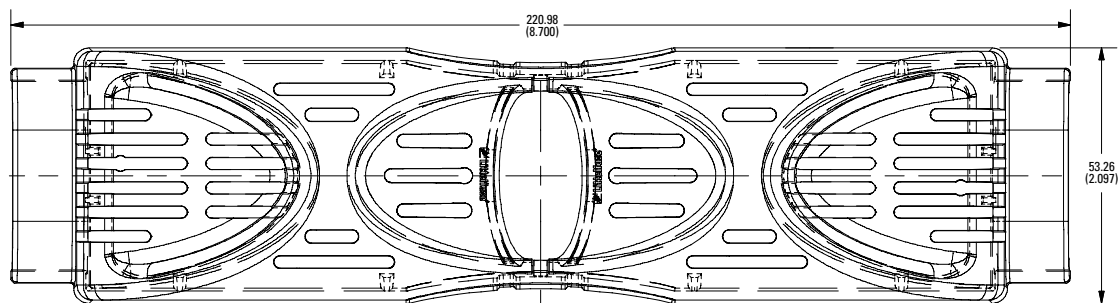

Class J

600 V 30 A

600 V 60 A

600 V 100 A

Dimensions in mm (inches)

Class T

300 V 30 A

300 V 60 A

300 V 100 A

Also available at Littelfuse.com/fuseblocks

LF SERIES FUSE BLOCK COVERS

Dimensions in mm (inches)

Class T

600 V 30 A

600 V 60 A

600 V 100 A

600 V 200 A

600 V 400 A

600 V 600 A

Dimensions in mm (inches)

Class CD

600 V 60 A

Also available at Littelfuse.com/fuseblocks