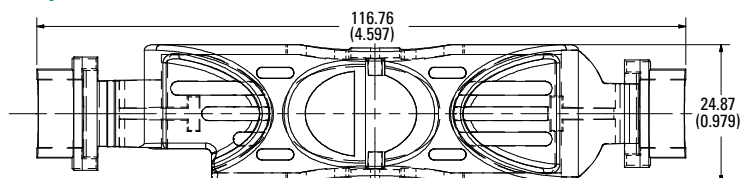

600 V 200 A

600 V 400 A

600 V 600 A

Dimensions in mm (inches)

Class CD

600 V 60 A

Also available at Littelfuse.com/fuseblocks