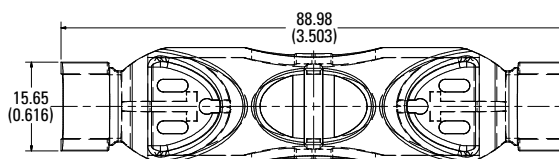

250 V 60 A

250 V 100 A

600 V 30 A

600 V 60 A

600 V 100 A

Also available at Littelfuse.com/fuseblocks

LF SERIES FUSE BLOCK COVERS

Dimensions in mm (inches)

Class J

600 V 30 A

600 V 60 A

600 V 100 A

Dimensions in mm (inches)

Class T

300 V 30 A

300 V 60 A

300 V 100 A

Also available at Littelfuse.com/fuseblocks

LF SERIES FUSE BLOCK COVERS

Dimensions in mm (inches)

Class T

600 V 30 A

600 V 60 A

600 V 100 A