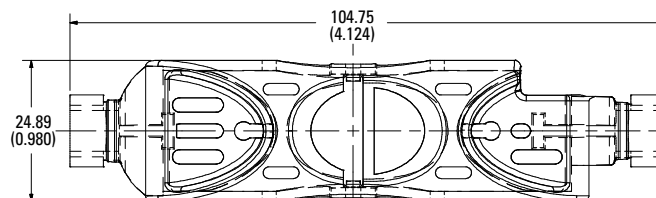

* Part number shown excludes reference to number of poles and terminal type

† Cover is not compatible with 70-100 A JLS series fuses

LF SERIES FUSE BLOCK COVERS

Dimensions in mm (inches)

Class H/R

250 V 30 A

250 V 60 A

250 V 100 A

600 V 30 A

600 V 60 A

600 V 100 A

Also available at Littelfuse.com/fuseblocks

LF SERIES FUSE BLOCK COVERS

Dimensions in mm (inches)

Class J

600 V 30 A

600 V 60 A

600 V 100 A

Dimensions in mm (inches)

Class T

300 V 30 A

300 V 60 A