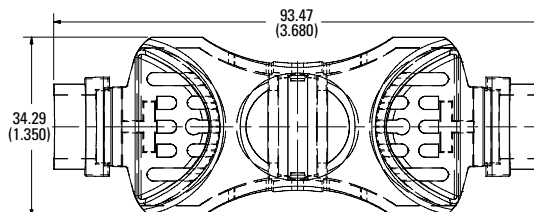

Class J

600 V 30 A

600 V 60 A

600 V 100 A

Dimensions in mm (inches)

Class T

300 V 30 A

300 V 60 A

300 V 100 A

Also available at Littelfuse.com/fuseblocks

LF SERIES FUSE BLOCK COVERS

Dimensions in mm (inches)

Class T

600 V 30 A

600 V 60 A

600 V 100 A

600 V 200 A

600 V 400 A

600 V 600 A

Dimensions in mm (inches)

Class CD

600 V 60 A

Also available at Littelfuse.com/fuseblocks