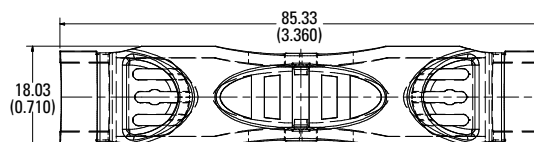

250 V 60 A

250 V 100 A

600 V 30 A

600 V 60 A

600 V 100 A

Also available at Littelfuse.com/fuseblocks

LF SERIES FUSE BLOCK COVERS

Dimensions in mm (inches)

Class J

600 V 30 A

600 V 60 A

600 V 100 A

Dimensions in mm (inches)

Class T

300 V 30 A

300 V 60 A

300 V 100 A

Also available at Littelfuse.com/fuseblocks

LF SERIES FUSE BLOCK COVERS

Dimensions in mm (inches)

Class T

600 V 30 A

600 V 60 A

600 V 100 A