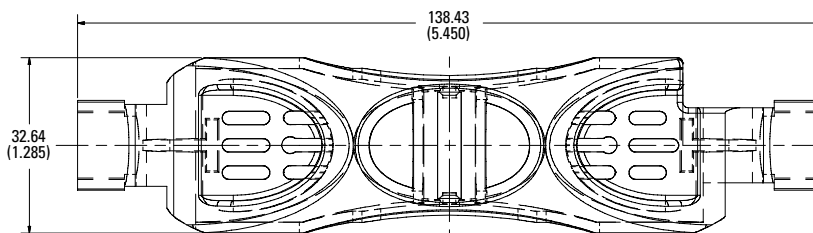

* Part number shown excludes reference to number of poles and terminal type

† Cover is not compatible with 70-100 A JLS series fuses

LF SERIES FUSE BLOCK COVERS

Dimensions in mm (inches)

Class H/R

250 V 30 A

250 V 60 A

250 V 100 A

600 V 30 A

600 V 60 A

600 V 100 A

Also available at Littelfuse.com/fuseblocks

LF SERIES FUSE BLOCK COVERS

Dimensions in mm (inches)