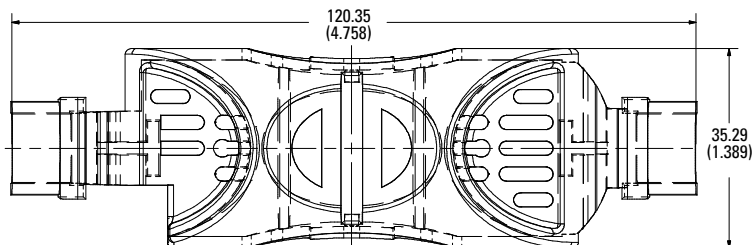

* Part number shown excludes reference to number of poles and terminal type

† Cover is not compatible with 70-100 A JLS series fuses

LF SERIES FUSE BLOCK COVERS

Dimensions in mm (inches)

Class H/R

250 V 30 A

250 V 60 A

250 V 100 A

600 V 30 A

600 V 60 A

600 V 100 A

Also available at Littelfuse.com/fuseblocks

LF SERIES FUSE BLOCK COVERS

Dimensions in mm (inches)

Class J

600 V 30 A

600 V 60 A

600 V 100 A

Dimensions in mm (inches)

Class T

300 V 30 A

300 V 60 A