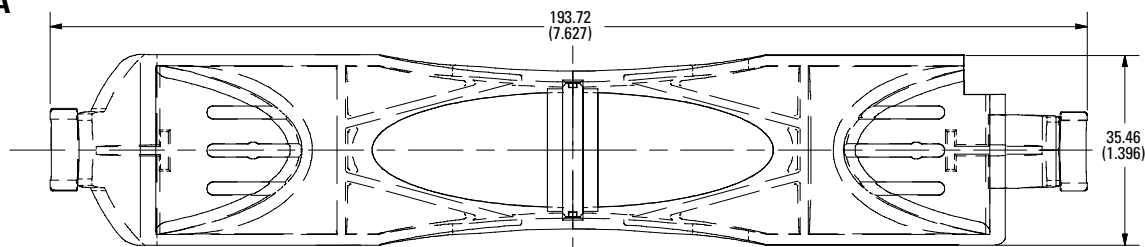

250 V 60 A

250 V 100 A

600 V 30 A

600 V 60 A

600 V 100 A

Also available at Littelfuse.com/fuseblocks

LF SERIES FUSE BLOCK COVERS

Dimensions in mm (inches)

Class J

600 V 30 A

600 V 60 A

600 V 100 A

Dimensions in mm (inches)

Class T

300 V 30 A

300 V 60 A