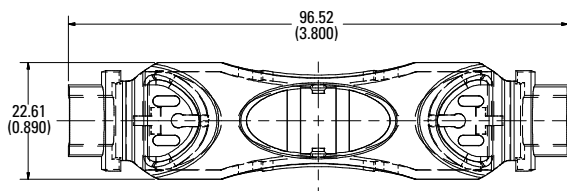

Web Resources

Downloadable CAD drawings, dimensions and other technical information, visit Littelfuse.com/fuseblocks

Ordering Information

UL CLASS	FUSE BLOCK BASE PART NUMBER*	VOLTAGE	AMPERAGE	COVER ORDERING NUMBER
Class H/R	LFH25030 / LFR25030	250	30	LFH25030FBC
Class H/R	LFH25060 / LFR25030	250	60	LFH25060FBC
Class H/R	LFH25100 / LFR25100	250	100	LFH25100FBC
Class H/R	LFH60030 / LFR60030	600	30	LFH60030FBC
Class H/R	LFH60060 / LFR60060	600	60	LFH60060FBC
Class H/R	LFH60100 / LFR60100	600	100	LFH60100FBC
Class J	LFJ60030	600	30	LFJ60030FBC
Class J	LFJ60060	600	60	LFJ60060FBC
Class J	LFJ60100	600	100	LFJ60100FBC†
Class T	LFT30030	300	30	LFT30030FBC
Class T	LFT30060	300	60	LFT30060FBC
Class T	LFT30100	300	100	LFT30100FBC
Class T	LFT60030	600	30	LFT60030FBC
Class T	LFT60060	600	60	LFT60060FBC
Class T	LFT60100	600	100	LT60100FBC
Class T	LFT60200	600	200	LT60200FBC
Class T	LFT60400	600	400	LT60400FBC
Class T	LFT60600	600	600	LT60600FBC
Class CD	LFC60060	600	60	LFC60060FBC
Class CC	L60030C	600	30	SPL001

* Part number shown excludes reference to number of poles and terminal type

† Cover is not compatible with 70-100 A JLS series fuses

LF SERIES FUSE BLOCK COVERS

Dimensions in mm (inches)

Class H/R

250 V 30 A

250 V 60 A

250 V 100 A

600 V 30 A

600 V 60 A

600 V 100 A

Also available at Littelfuse.com/fuseblocks

LF SERIES FUSE BLOCK COVERS

Dimensions in mm (inches)

Class J

600 V 30 A

600 V 60 A

600 V 100 A

Dimensions in mm (inches)

Class T

300 V 30 A

300 V 60 A