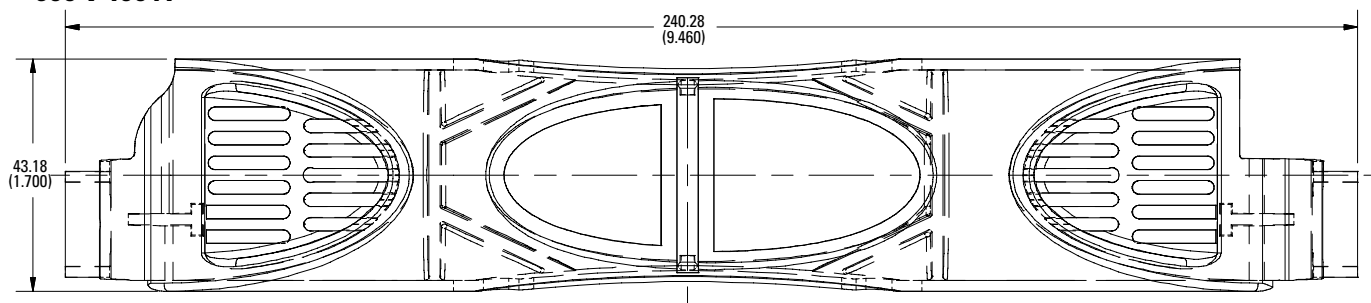

250 V 60 A

250 V 100 A

600 V 30 A

600 V 60 A

600 V 100 A

Also available at Littelfuse.com/fuseblocks

LF SERIES FUSE BLOCK COVERS

Dimensions in mm (inches)

Class J

600 V 30 A

600 V 60 A

600 V 100 A

Dimensions in mm (inches)

Class T

300 V 30 A

300 V 60 A