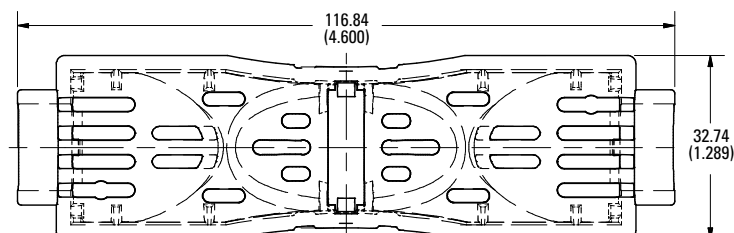

250 V 60 A

250 V 100 A

600 V 30 A

600 V 60 A

600 V 100 A

Also available at Littelfuse.com/fuseblocks

LF SERIES FUSE BLOCK COVERS

Dimensions in mm (inches)

Class J

600 V 30 A

600 V 60 A

600 V 100 A

Dimensions in mm (inches)

Class T

300 V 30 A

300 V 60 A

300 V 100 A

Also available at Littelfuse.com/fuseblocks

LF SERIES FUSE BLOCK COVERS

Dimensions in mm (inches)

Class T

600 V 30 A

600 V 60 A

600 V 100 A