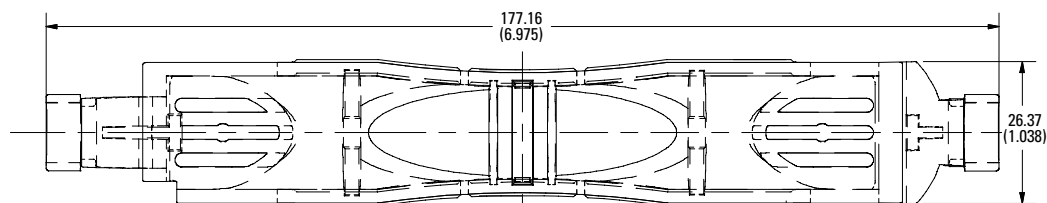

* Part number shown excludes reference to number of poles and terminal type

† Cover is not compatible with 70-100 A JLS series fuses

LF SERIES FUSE BLOCK COVERS

Dimensions in mm (inches)

Class H/R

250 V 30 A

250 V 60 A

250 V 100 A

600 V 30 A

600 V 60 A

600 V 100 A

Also available at Littelfuse.com/fuseblocks

LF SERIES FUSE BLOCK COVERS

Dimensions in mm (inches)