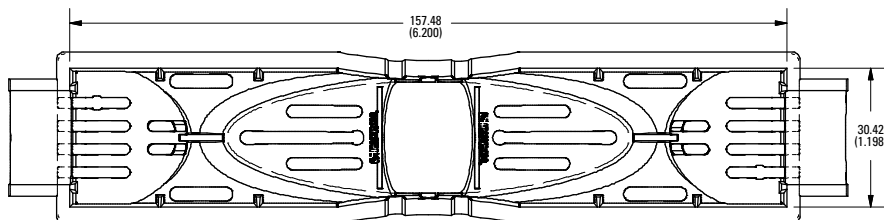

Class J

600 V 30 A

600 V 60 A

600 V 100 A

Dimensions in mm (inches)

Class T

300 V 30 A

300 V 60 A

300 V 100 A

Also available at Littelfuse.com/fuseblocks

LF SERIES FUSE BLOCK COVERS

Dimensions in mm (inches)

Class T

600 V 30 A

600 V 60 A

600 V 100 A

600 V 200 A

600 V 400 A

600 V 600 A

Dimensions in mm (inches)

Class CD

600 V 60 A

Also available at Littelfuse.com/fuseblocks