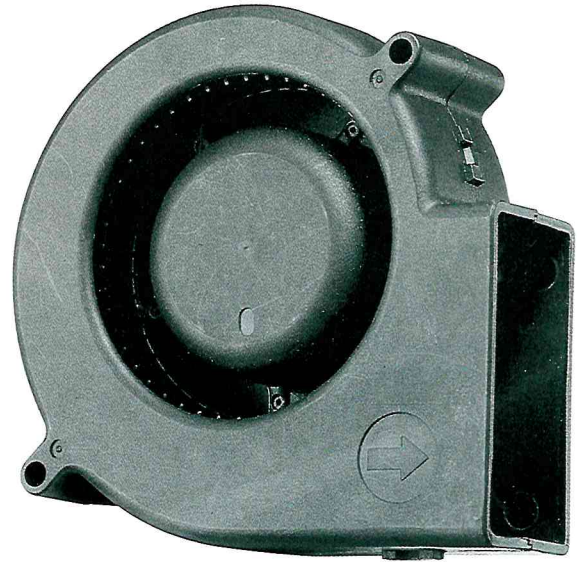

# SAVIOR DC BRUSHLESS BLOWER

## SC09733

97x94x33mm

### DESIGN FEATURES

- \*BEARING SYSTEM: BALL BEARING & SLEEVE BEARING
- \*IMPELLER: PLASTIC WITH FIBER GLASS FILLED UL 94V-0
- \*HOUSING: PLASTIC WITH FIBER GLASS FILLED UL 94V-0
- \*MOTOR: BRUSHLESS DC
- \*CONNECTING: WIRE LEADS
- \*AVAILABLE FG TYPE FOR SPEED SENSOR SINGAL