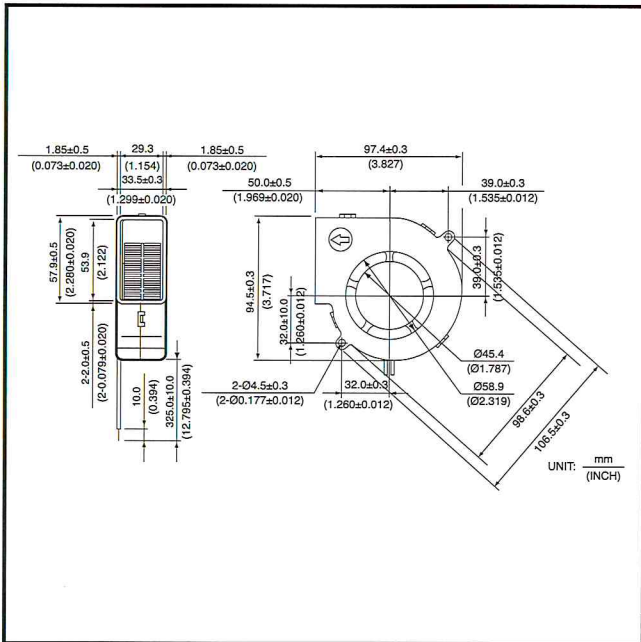

## SC09733

97x94x33mm

### DESIGN FEATURES

- \*BEARING SYSTEM: BALL BEARING & SLEEVE BEARING
- \*IMPELLER: PLASTIC WITH FIBER GLASS FILLED UL 94V-0
- \*HOUSING: PLASTIC WITH FIBER GLASS FILLED UL 94V-0
- \*MOTOR: BRUSHLESS DC
- \*CONNECTING: WIRE LEADS
- \*AVAILABLE FG TYPE FOR SPEED SENSOR SINGAL

### DIMENSIONS:MM