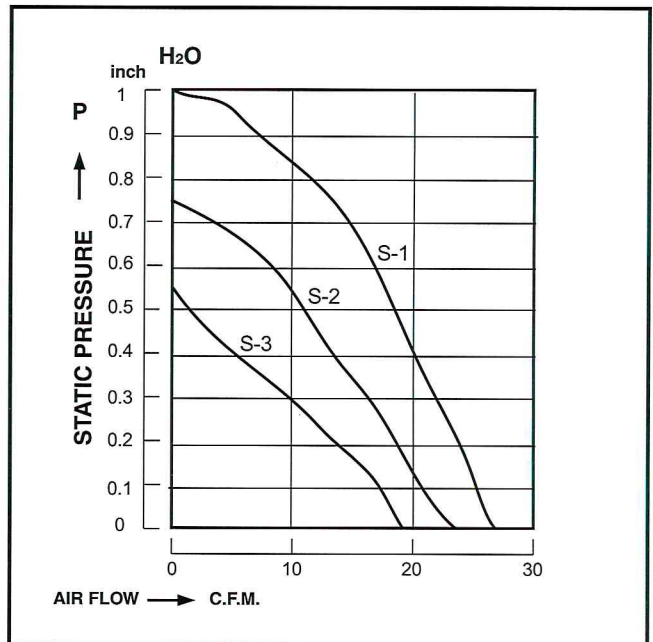

PERFORMANCE

SPECIFICATIONS

Specifications are subject to change without notice

MODEL NO.	VOLTAGE (VDC)	AIR (CFM)	VOLUME (M³/MIN)	CURRENT (A)	POWER (W)	SPEED (RPM)	STATIC PRESSURE (INCH-H₂O)	NOISE (dBA)
SC09733H	12	26	0.74	0.86	10.32	3600	1.00	51
	24	26	0.74	0.60	14.40	3600	1.00	51
SC09733M	12	23	0.65	0.64	7.68	3200	0.75	48
	24	23	0.65	0.40	9.60	3200	0.75	48
SC09733L	12	19	0.54	0.48	5.76	2600	0.52	44
	24	19	0.54	0.15 *	3.60	2600	0.52	44