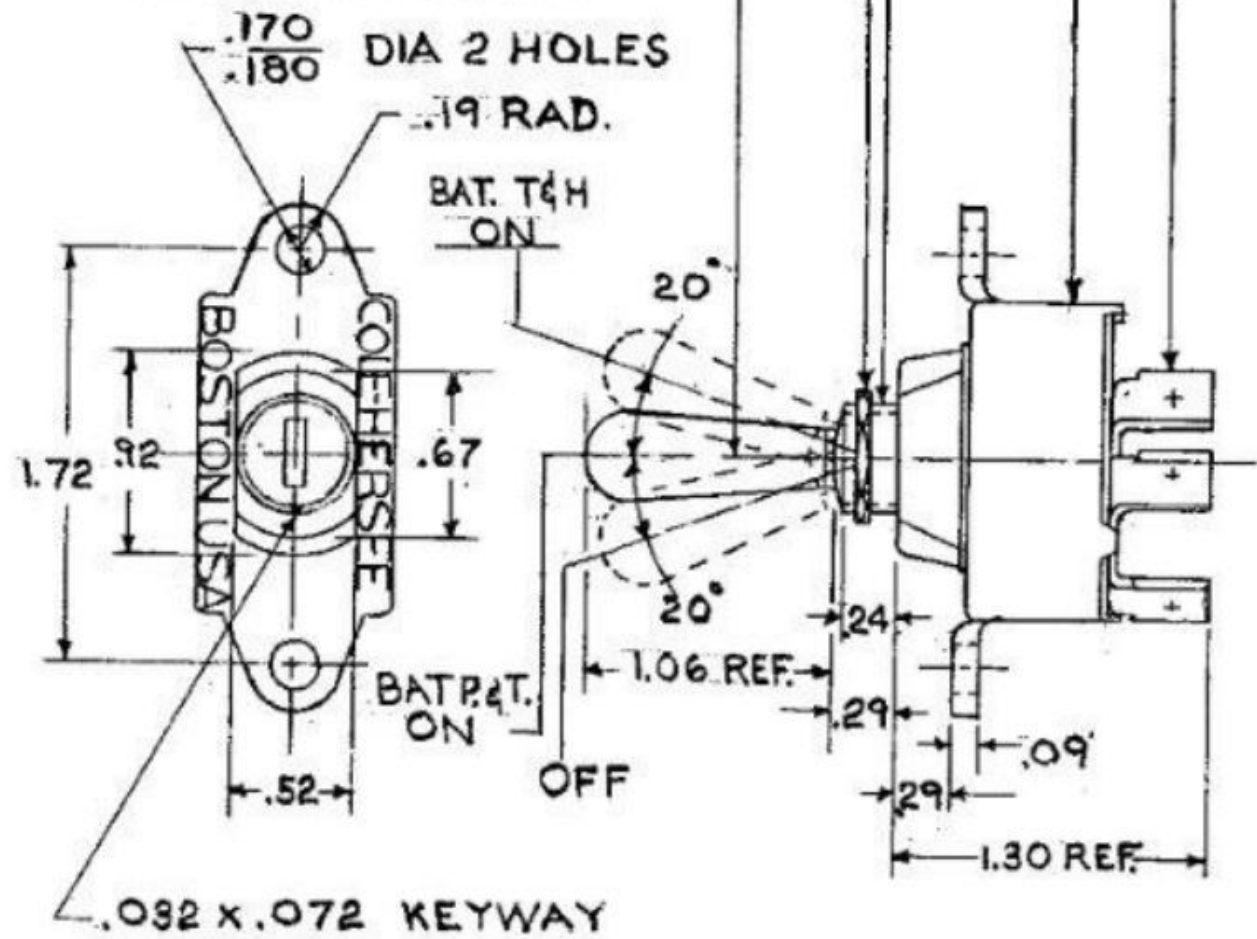

551849

MTG. STEM 15/32-32 UNS-2A

83272 HEX NUT-STEEL

TOGGLE LEVER-BRASS
CHROME PLATE

HOUSING-ZINC DIE CAST

TERMINAL - BRASS (P)

83073 SCREW-SEMS
8-32 X 1/4 LG. STEEL
(4 REQ'D)

- NOTES:
1. EXTRA HEAVY DUTY SILVERED CONTACTS
 2. ALL STEEL PARTS
 - (P) PLATED
 3. HEX NUT & SCREWS TO BE BAGGED
- DO NOT SCALE

LEGEND	
P	PARK LT.
T	TAIL LT.
H	HEAD LT.

Confidential property of Cole Hersee