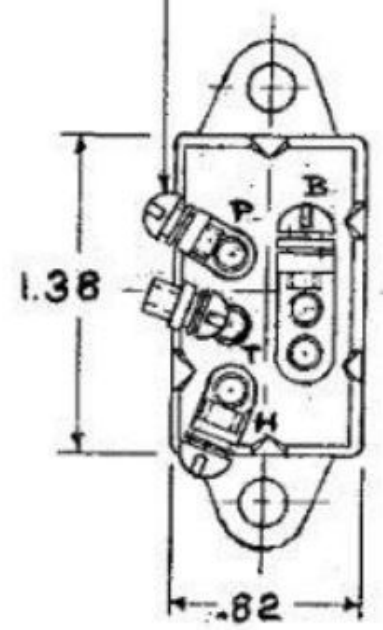

551849

MTG. STEM 15/32-32 UNS-2A

83272 HEX NUT-STEEL

TOGGLE LEVER-BRASS
CHROME PLATE

HOUSING-ZINC DIE CAST

TERMINAL - BRASS (P)

83073 SCREW-SEMS
8-32 X 1/4 LG. STEEL
(4 REQ'D)

- NOTES:
1. EXTRA HEAVY DUTY SILVERED CONTACTS
 2. ALL STEEL PARTS
 - (P) PLATED
 3. HEX NUT & SCREWS TO BE BAGGED
- DO NOT SCALE

LEGEND	
P	PARK LT.
T	TAIL LT.
H	HEAD LT.

Confidential property of Cole Hersee